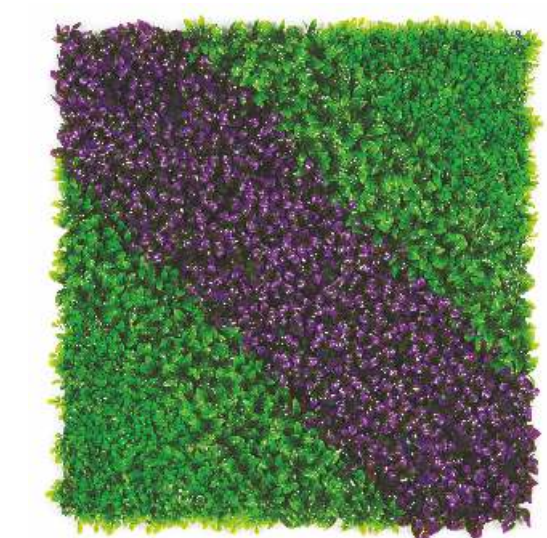

8304
1000mm x 1000mm