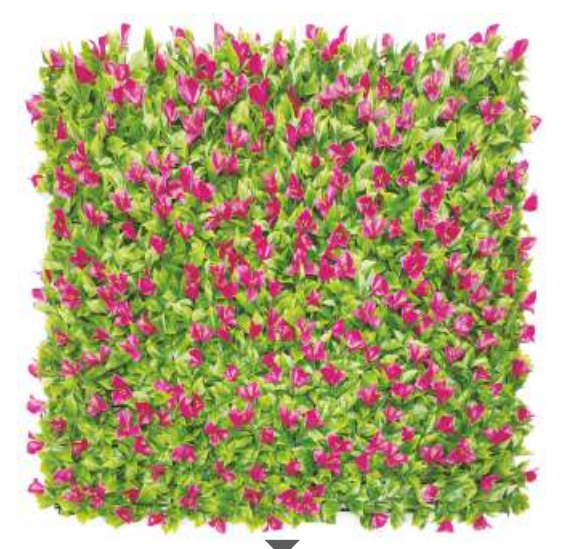

8235 (Pink) - UV
1000mm x 1000mm

Evergreen
WALLS

8236 - UV
1000mm x 1000mm

8304
1000mm x 1000mm

8305
1000mm x 1000mm

*Product availability to be confirmed before placing the order. | For latest range, please visit www.glopanels.com

vertical garden

8376 - UV
1000mm x 1000mm

8377 - UV
1000mm x 1000mm

8378 (Hot Pink) - UV
1000mm x 1000mm

vertical garden

8379 - UV
1000mm x 1000mm

8380 - UV
1000mm x 1000mm

8382 - UV
1000mm x 1000mm