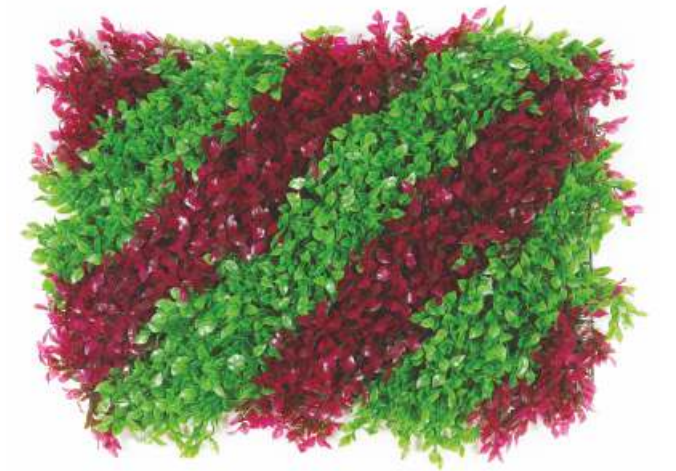

V Planter is the modular planter for DIY vertical gardens, inspired by growing on cliffs. You can easily hook each planter together without any tools and arrange them into different sizes and layouts. With V Planter, you can build your dream vertical garden uniquely with ease living wall and green wall.

vertical
garden

3736
400mm x 600mm

8314 (GREEN)
400mm x 600mm

8314 (LILAC)
400mm x 600mm

8314 (Purple)
400mm x 600mm

vertical garden

8314 (Red)
400mm x 600mm

8314 (Yellow)
400mm x 600mm