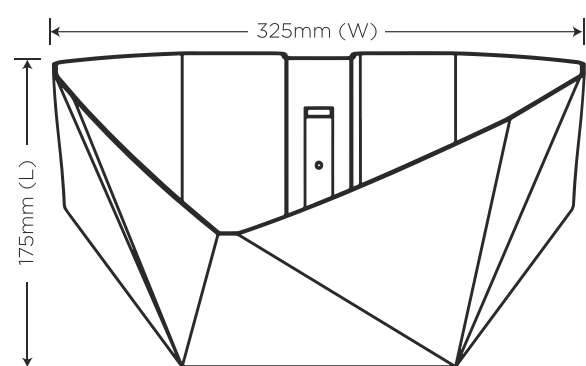

Milky White