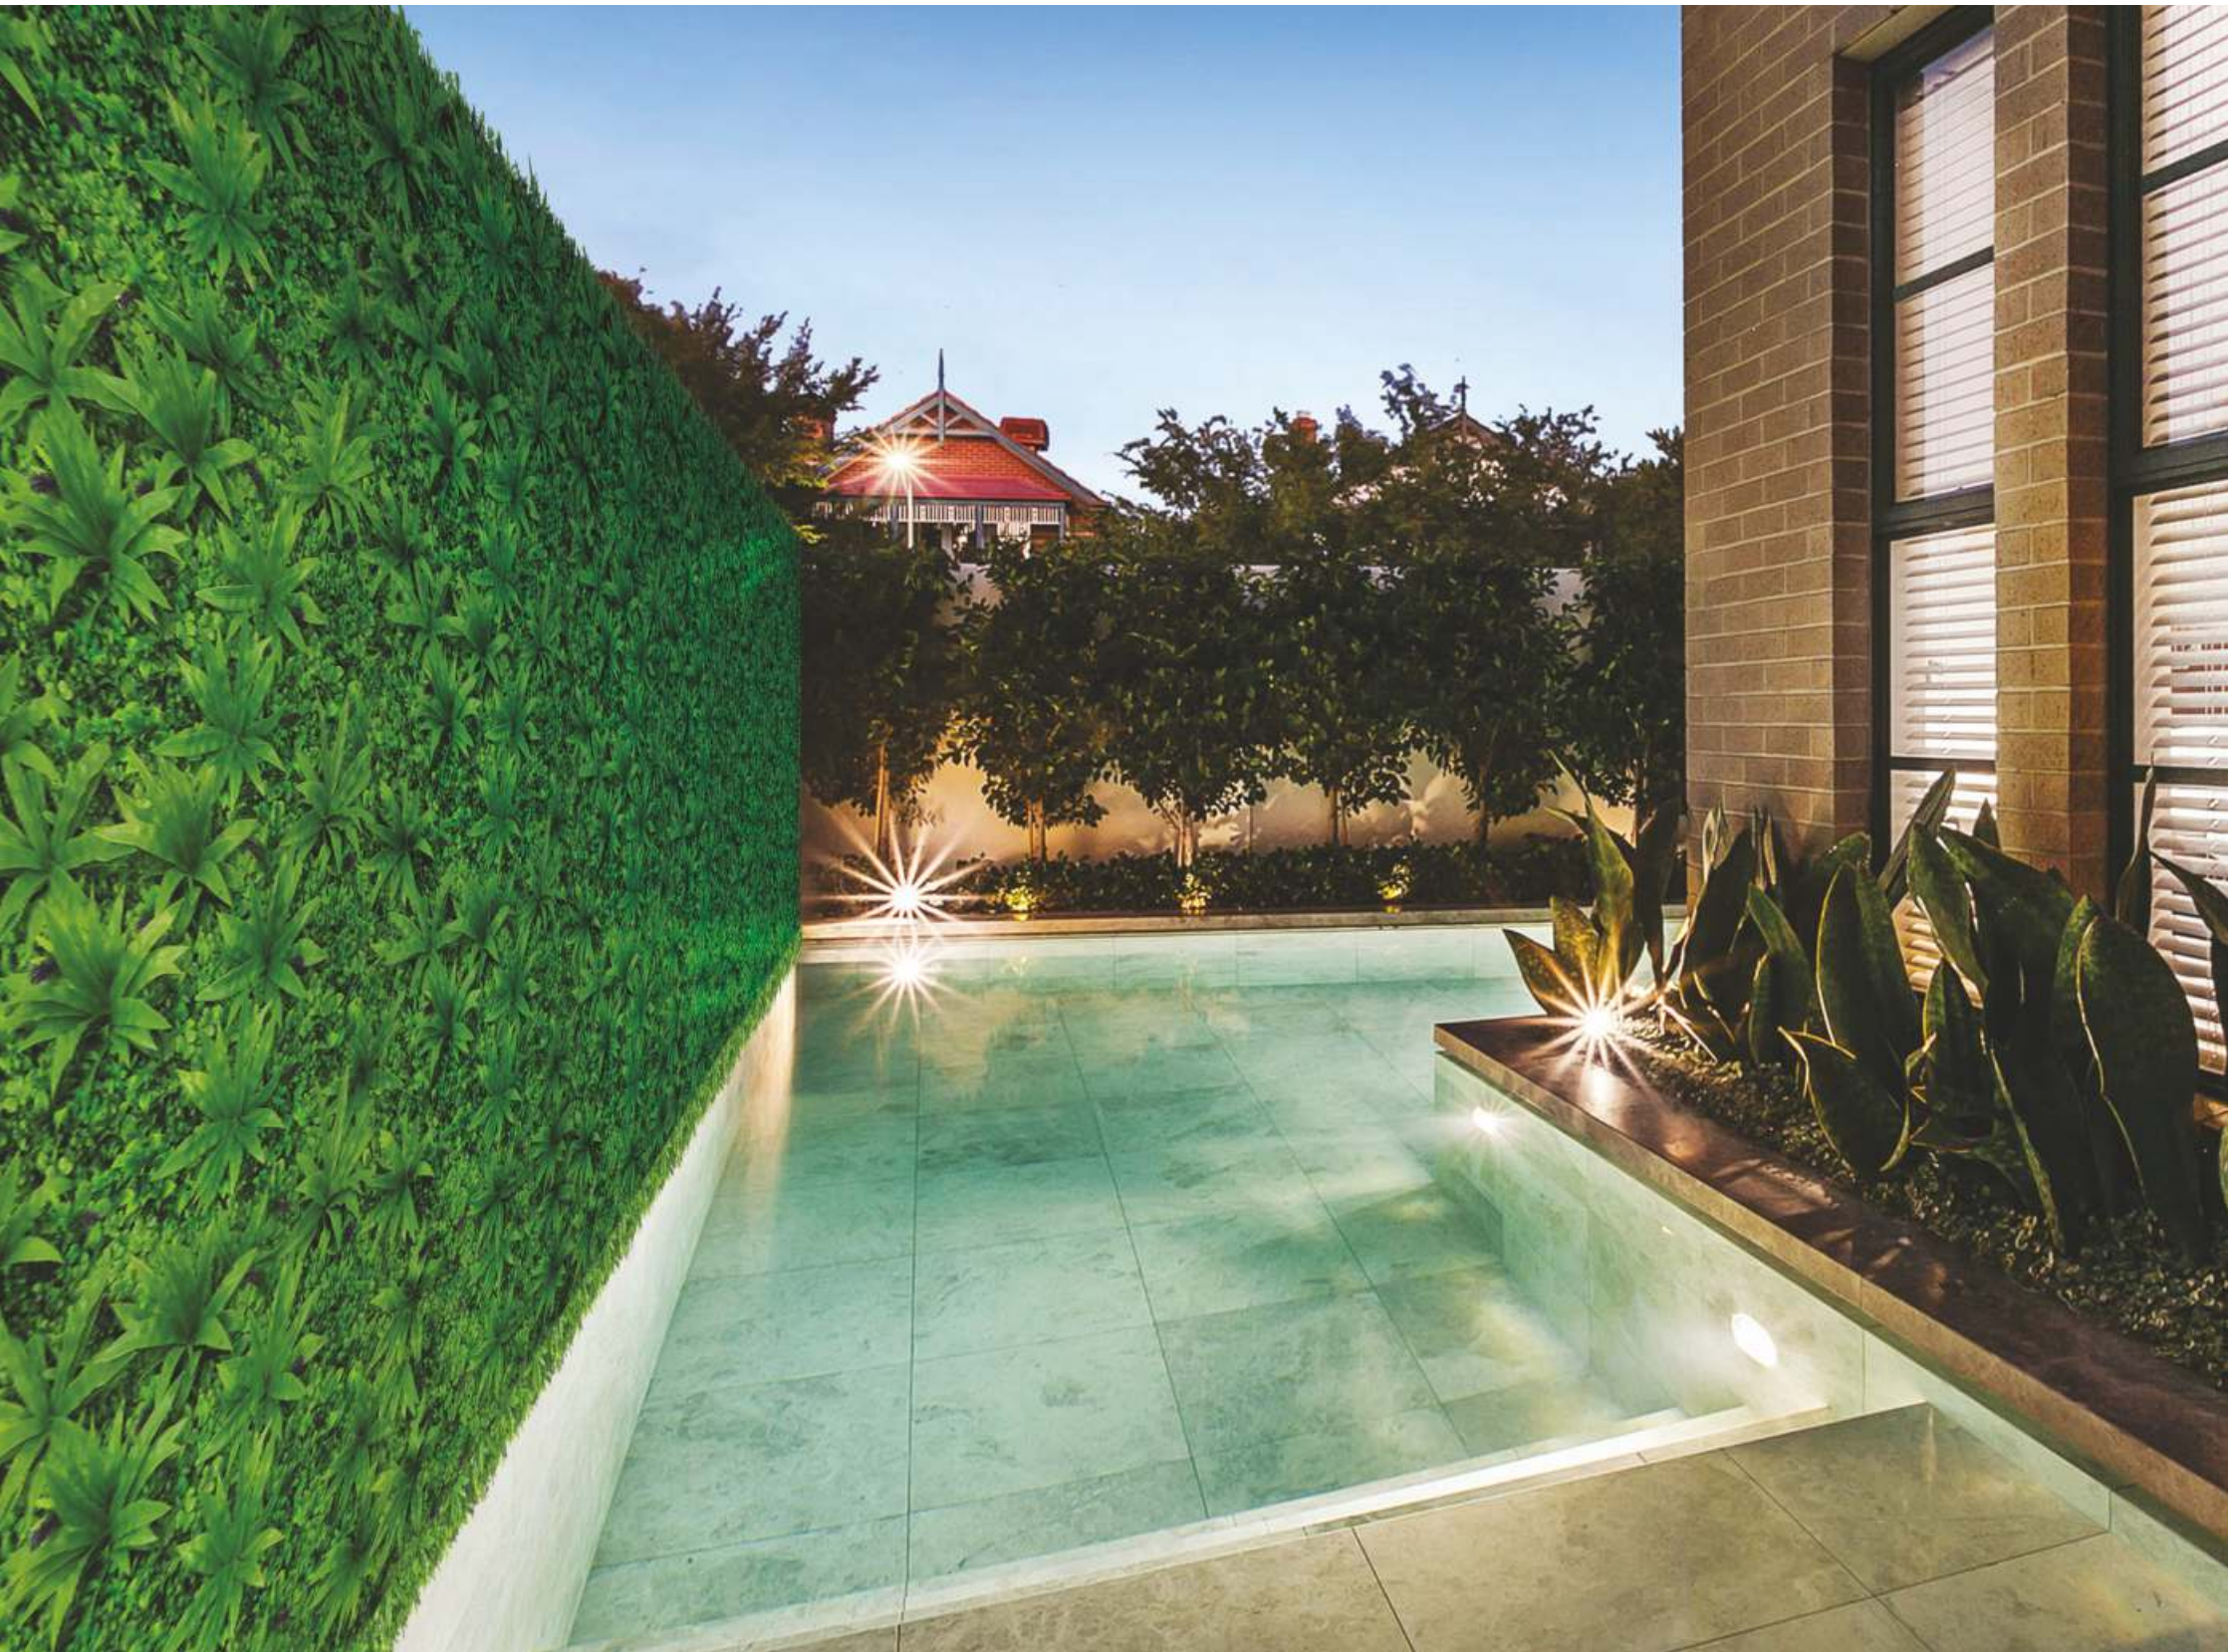

V Planter is the modular planter for DIY vertical gardens, inspired by growing on cliffs. You can easily hook each planter together without any tools and arrange them into different sizes and layouts. With V Planter, you can build your dream vertical garden uniquely with ease living wall and green wall.

Evergreen Wall is a vertical partition covered with greens and flowers which are fixed on plastic base. Evergreen Wall is also known as **Vertical Garden**. Evergreen Wall has plastic container in a ladder form as a base on which varieties of artificial greens are planted to create a wall or division. Our artificial Evergreen Walls are **'Easy to Install'** and **'Zero Maintenance'** products as these are artificial and do not require any sunlight or watering.

8327 (Yellow)
400mm x 600mm

8329 (Green)
400mm x 600mm

8329 (Purple)
400mm x 600mm

8325 (White+Green)
400mm x 600mm

8325 (Yellow)
400mm x 600mm

8327 (Green)
400mm x 600mm

8329 (Red)
400mm x 600mm

8329 (Yellow)
400mm x 600mm

8349 (Green)
400mm x 600mm

vertical garden

Evergreen
WALLS

GLO
SPICE UP YOUR SURFACES

8229 - UV
1000mm x 1000mm

8230 - UV
1000mm x 1000mm

8235 (White) - UV
1000mm x 1000mm

vertical
garden