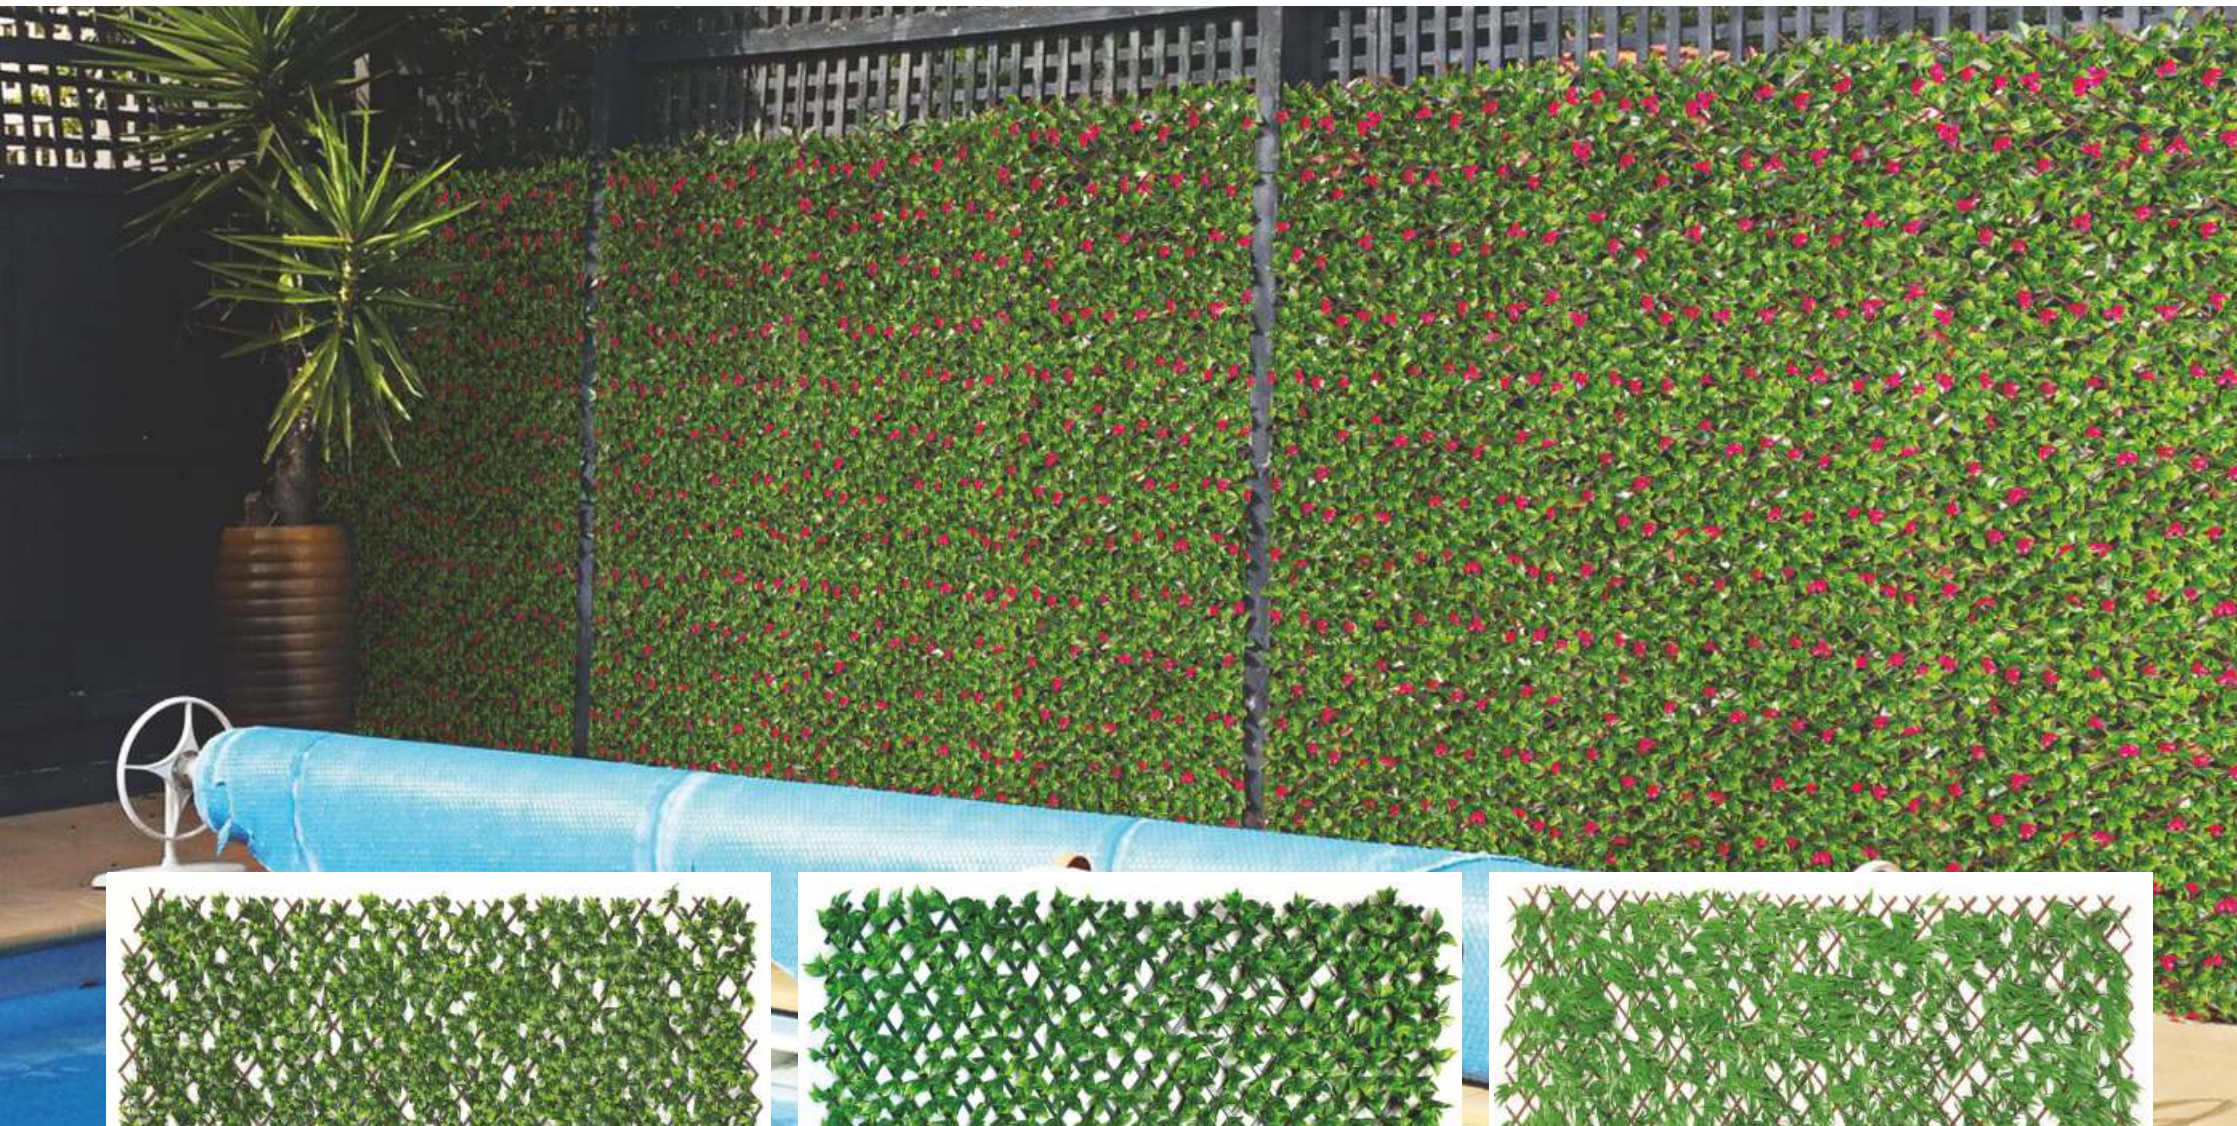

8223 (Green) - UV
1000mm x 2000mm