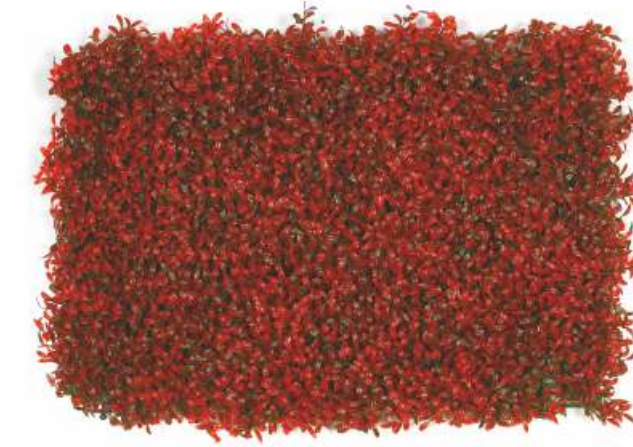

vertical
garden

3736
400mm x 600mm

8314 (GREEN)
400mm x 600mm

8314 (LILAC)
400mm x 600mm

8314 (Purple)
400mm x 600mm

vertical garden

8314 (Red)
400mm x 600mm

8314 (Yellow)
400mm x 600mm