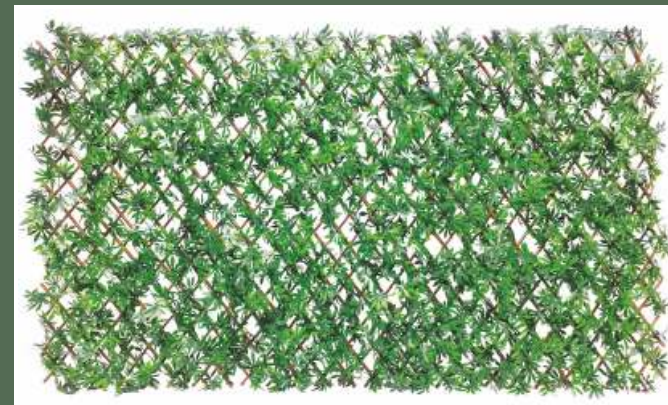

V Planter is the modular planter for DIY vertical gardens, inspired by growing on cliffs. You can easily hook each planter together without any tools and arrange them into different sizes and layouts. With V Planter, you can build your dream vertical garden uniquely with ease living wall and green wall.

8383 - UV
1000mm x 1000mm

8223 (Green) - UV
1000mm x 2000mm

8223 (Red) - UV
1000mm x 2000mm

8223 (Yellow) - UV
1000mm x 2000mm

8238 - UV
1000mm x 2000mm

8239 - UV
1000mm x 2000mm

8240 - UV
1000mm x 2000mm

8224 - UV
1000mm x 2000mm