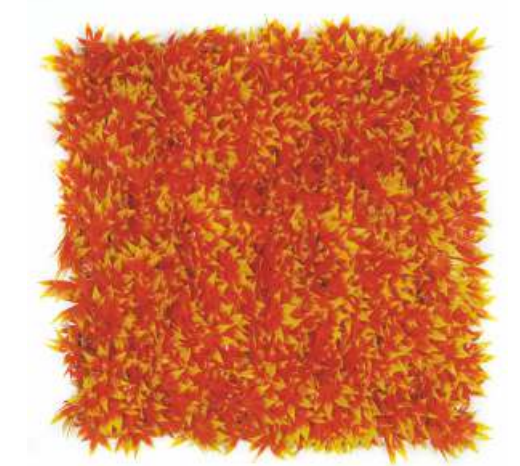

8244 - UV
500mm x 500mm

8245 - UV
500mm x 500mm

8246 - UV
500mm x 500mm

8248 - UV
500mm x 500mm

8311 (GREEN)
500mm x 500mm

8311 (ORANGE)
500mm x 500mm

8312
500mm x 500mm

8313 (GREEN)
500mm x 500mm

8313 (LILAC)
500mm x 500mm

vertical garden

8338 - UV
500mm x 500mm

8339 - UV
500mm x 500mm

8350 (YELLOW)
500mm x 500mm

8350 (RED)
500mm x 500mm

vertical garden

8350 (LILAC)
500mm x 500mm