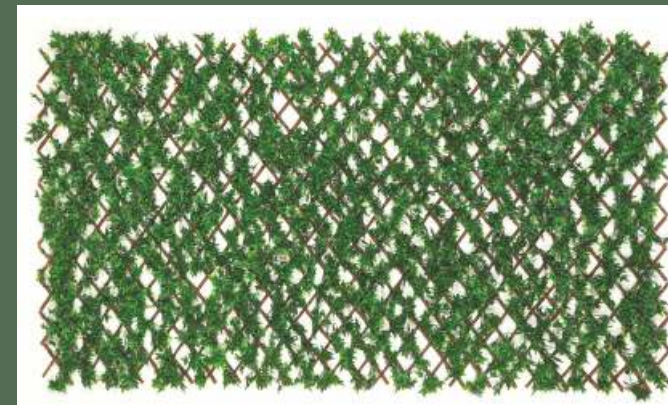

8237 - UV
1000mm x 2000mm