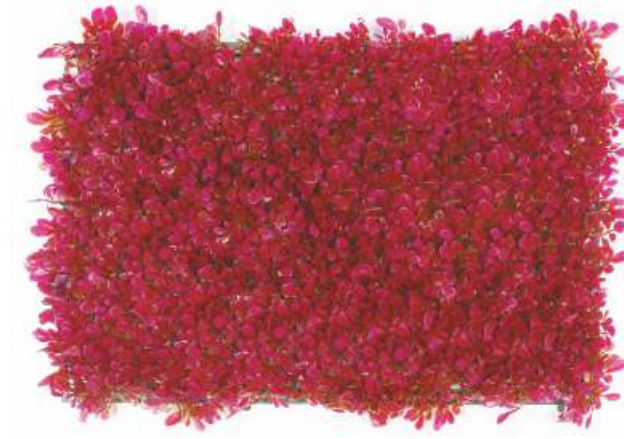

8327 (Lilac)
400mm x 600mm