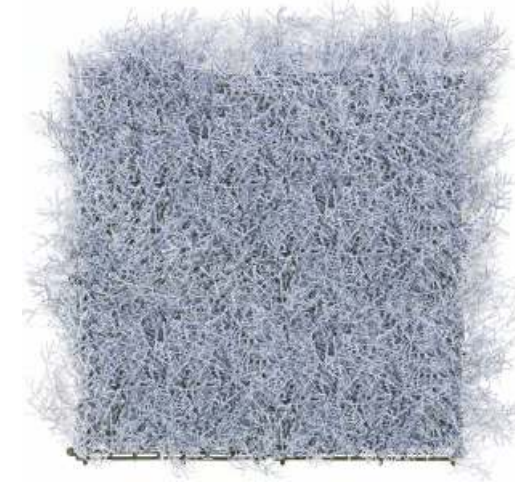

2322 (Premium Green)
250mm x 250mm

8231 - UV
500mm x 500mm

8242 (Purple) - UV
500mm x 500mm

8242 (Yellow) - UV
500mm x 500mm

2322 (Green)
250mm x 250mm

8243 - UV
500mm x 500mm

8242 (Red) - UV
500mm x 500mm

8242 (Multi) - UV
500mm x 500mm

8244 - UV
500mm x 500mm

8245 - UV
500mm x 500mm

8246 - UV
500mm x 500mm

8248 - UV
500mm x 500mm

8311 (GREEN)
500mm x 500mm

8311 (ORANGE)
500mm x 500mm

8312
500mm x 500mm

8313 (GREEN)
500mm x 500mm

8313 (LILAC)
500mm x 500mm

vertical garden

8338 - UV
500mm x 500mm

8339 - UV
500mm x 500mm

8350 (YELLOW)
500mm x 500mm

8350 (RED)
500mm x 500mm

vertical garden

8350 (LILAC)
500mm x 500mm