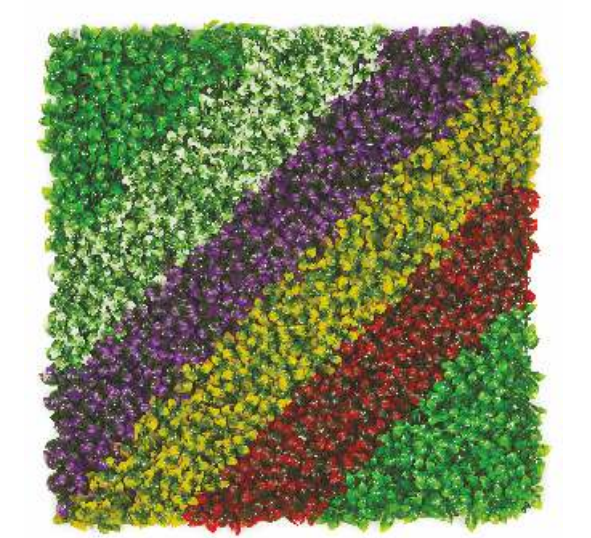

8235 (Pink) - UV
1000mm x 1000mm

Evergreen
WALLS

8236 - UV
1000mm x 1000mm

8304
1000mm x 1000mm

8305
1000mm x 1000mm

*Product availability to be confirmed before placing the order. | For latest range, please visit www.glopanels.com