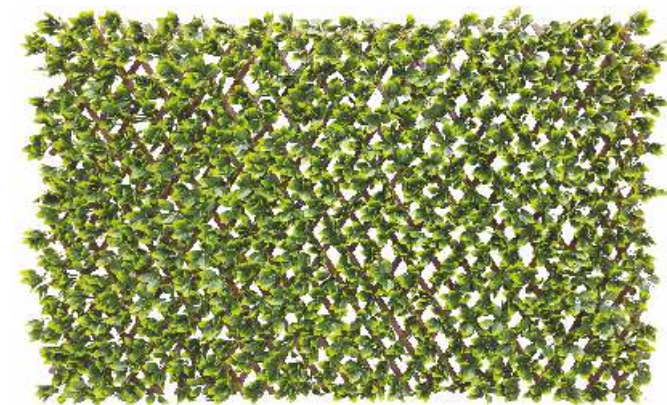

8241 - UV
1000mm x 2000mm