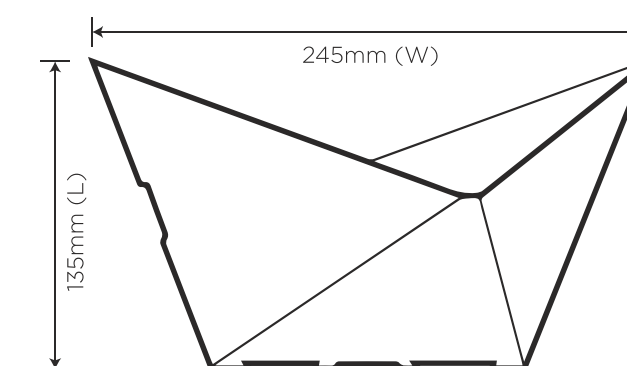

Cocoa Brown

Charcoal Grey

Technical Specifications

Material	HDPE Plastic
Thickness	175mm

Wall Channel

Suitable Usage	Indoor/Outdoor	Size (mm)	37.5 x 15 x 360
Mega Size (mm)	325 (W) x 175 (L)	Raw Material	Aluminium

Technical Specifications

Material	HDPE Plastic
Thickness	230mm

L Supporter

Suitable Usage	Indoor/Outdoor	Size (mm)	27 x 110 x 45
Mini Size (mm)	245 (W) x 135 (L)	Raw Material	Stainless Steel

*Product availability to be confirmed before placing the order. For latest range, please visit www.glopanels.com
**Plants shown in the photo are not part of the V Planter range