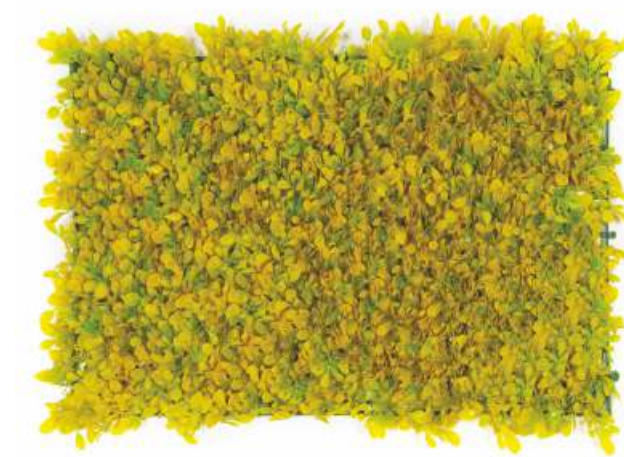

8315
400mm x 600mm

8317 (Green)
400mm x 600mm

8317 (Red)
400mm x 600mm

vertical garden

8317 (Yellow)
400mm x 600mm

8321 (Green)
400mm x 600mm

8321 (Purple)
400mm x 600mm

8322
400mm x 600mm

8323
400mm x 600mm

8325 (Green)
400mm x 600mm

8327 (Lilac)
400mm x 600mm

8327 (Purple)
400mm x 600mm

8327 (White+Yellow)
400mm x 600mm

8325 (Lilac)
400mm x 600mm

8325 (Purple)
400mm x 600mm

8325 (Red)
400mm x 600mm

8327 (Yellow)
400mm x 600mm

8329 (Green)
400mm x 600mm

8329 (Purple)
400mm x 600mm

8325 (White+Green)
400mm x 600mm

8325 (Yellow)
400mm x 600mm

8327 (Green)
400mm x 600mm

8329 (Red)
400mm x 600mm

8329 (Yellow)
400mm x 600mm