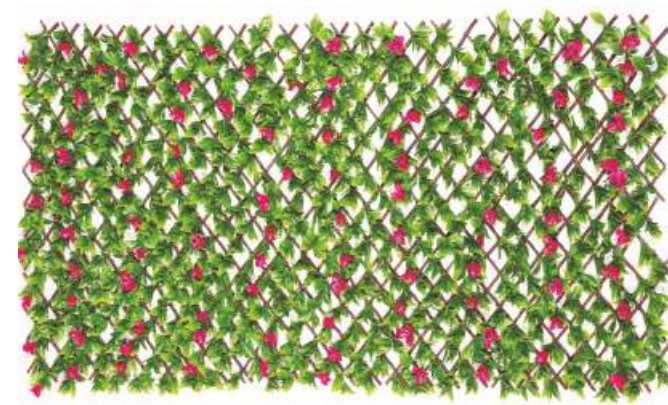

8332 - UV
1000mm x 2000mm