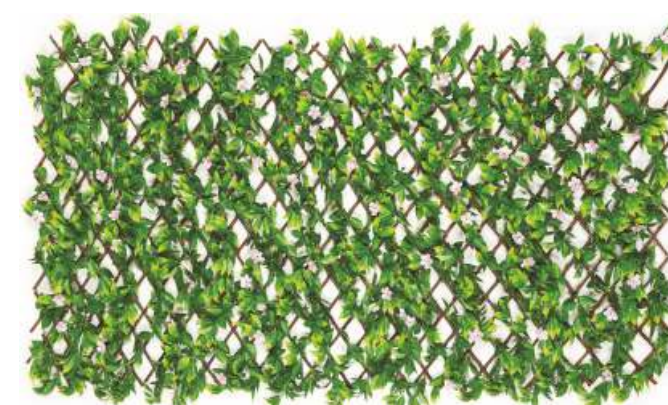

V Planter is the modular planter for DIY vertical gardens, inspired by growing on cliffs. You can easily hook each planter together without any tools and arrange them into different sizes and layouts. With V Planter, you can build your dream vertical garden uniquely with ease living wall and green wall.

8225 - UV
1000mm x 2000mm

8237 - UV
1000mm x 2000mm

8241 - UV
1000mm x 2000mm

8332 - UV
1000mm x 2000mm

8333 - UV
1000mm x 2000mm

grassball

8340 - UV
330mm

8341 - UV
380mm