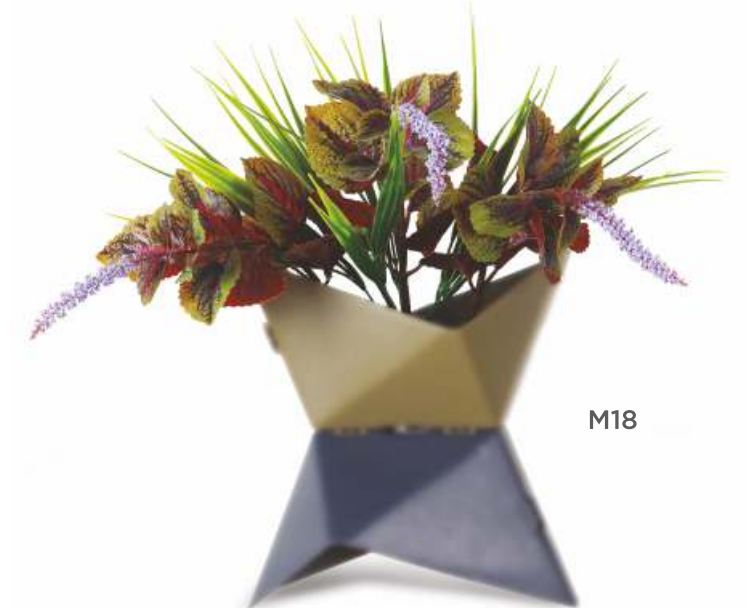

Nurturing and caring for real plants is a task that many of us find time consuming, tiresome and sometimes futile. Whether you are leading a busy life, suffer from plant related allergies or simple don't have the penchant for gardening, **EVERGREEN BLOOM** are for you.

EVERGREEN BLOOM the perfect alternative to needy natural plants. They look fresh year after year, will 'grow' in any environment and won't die if you forget to water them. They're also low maintenance, so bar a quick dust here and there, require no ongoing care.

Styling your homes interior and garden with artificial greenery used to be frowned upon. Faux plants were renowned for being made from rigid shiny plastic. This is no longer the case. Manufacturing techniques have improved significantly allowing artificial plants to be produced in all shapes and sizes, from high quality fabrics and flexible plastics making them nearly identical to their botanical counterparts.

Note: Colours may differ in piece to piece

M10

M18

*Product availability to be confirmed before placing the order. For latest range, please visit www.glopanels.com

**V Planter shown in the photo is not the part of Evergreen Bloom range

To watch the installation video visit our [YouTube](#) channel - Glo Panels Pvt. Ltd.