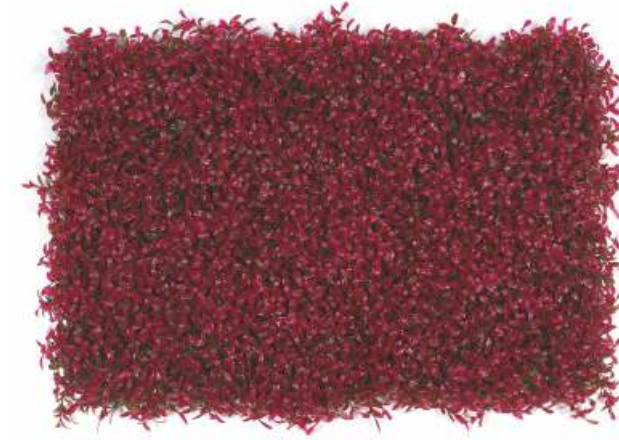

vertical
garden

3736
400mm x 600mm

8314 (GREEN)
400mm x 600mm

8314 (LILAC)
400mm x 600mm

8314 (Purple)
400mm x 600mm

vertical garden

8314 (Red)
400mm x 600mm

8314 (Yellow)
400mm x 600mm