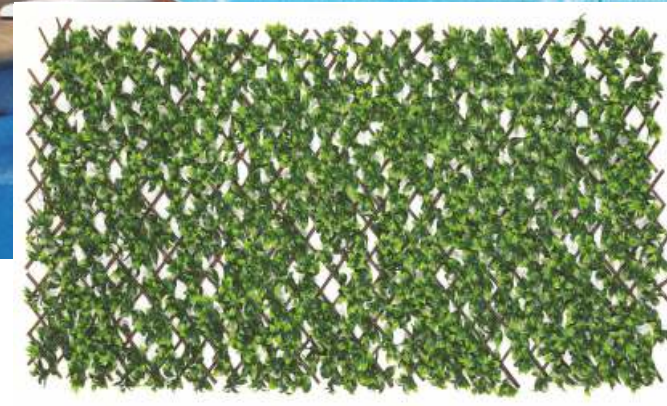

V Planter is the modular planter for DIY vertical gardens, inspired by growing on cliffs. You can easily hook each planter together without any tools and arrange them into different sizes and layouts. With V Planter, you can build your dream vertical garden uniquely with ease living wall and green wall.

8383 - UV
1000mm x 1000mm

8223 (Green) - UV
1000mm x 2000mm

8223 (Red) - UV
1000mm x 2000mm

8223 (Yellow) - UV
1000mm x 2000mm

8238 - UV
1000mm x 2000mm

8239 - UV
1000mm x 2000mm

8240 - UV
1000mm x 2000mm

8224 - UV
1000mm x 2000mm