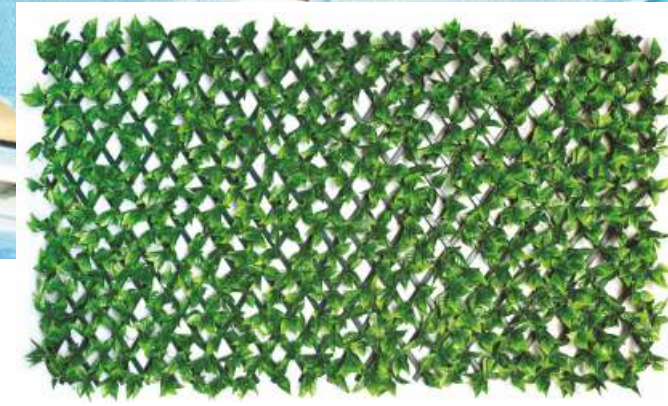

V Planter is the modular planter for DIY vertical gardens, inspired by growing on cliffs. You can easily hook each planter together without any tools and arrange them into different sizes and layouts. With V Planter, you can build your dream vertical garden uniquely with ease living wall and green wall.

vertical garden

8376 - UV
1000mm x 1000mm

8377 - UV
1000mm x 1000mm

8378 (Hot Pink) - UV
1000mm x 1000mm

vertical garden

8379 - UV
1000mm x 1000mm

8380 - UV
1000mm x 1000mm

8382 - UV
1000mm x 1000mm

8383 - UV
1000mm x 1000mm

8223 (Green) - UV
1000mm x 2000mm

8223 (Red) - UV
1000mm x 2000mm

8223 (Yellow) - UV
1000mm x 2000mm

8238 - UV
1000mm x 2000mm

8239 - UV
1000mm x 2000mm

8240 - UV
1000mm x 2000mm

8224 - UV
1000mm x 2000mm

8225 - UV
1000mm x 2000mm

8237 - UV
1000mm x 2000mm

8241 - UV
1000mm x 2000mm

8332 - UV
1000mm x 2000mm

8333 - UV
1000mm x 2000mm

grassball

8340 - UV
330mm

8341 - UV
380mm